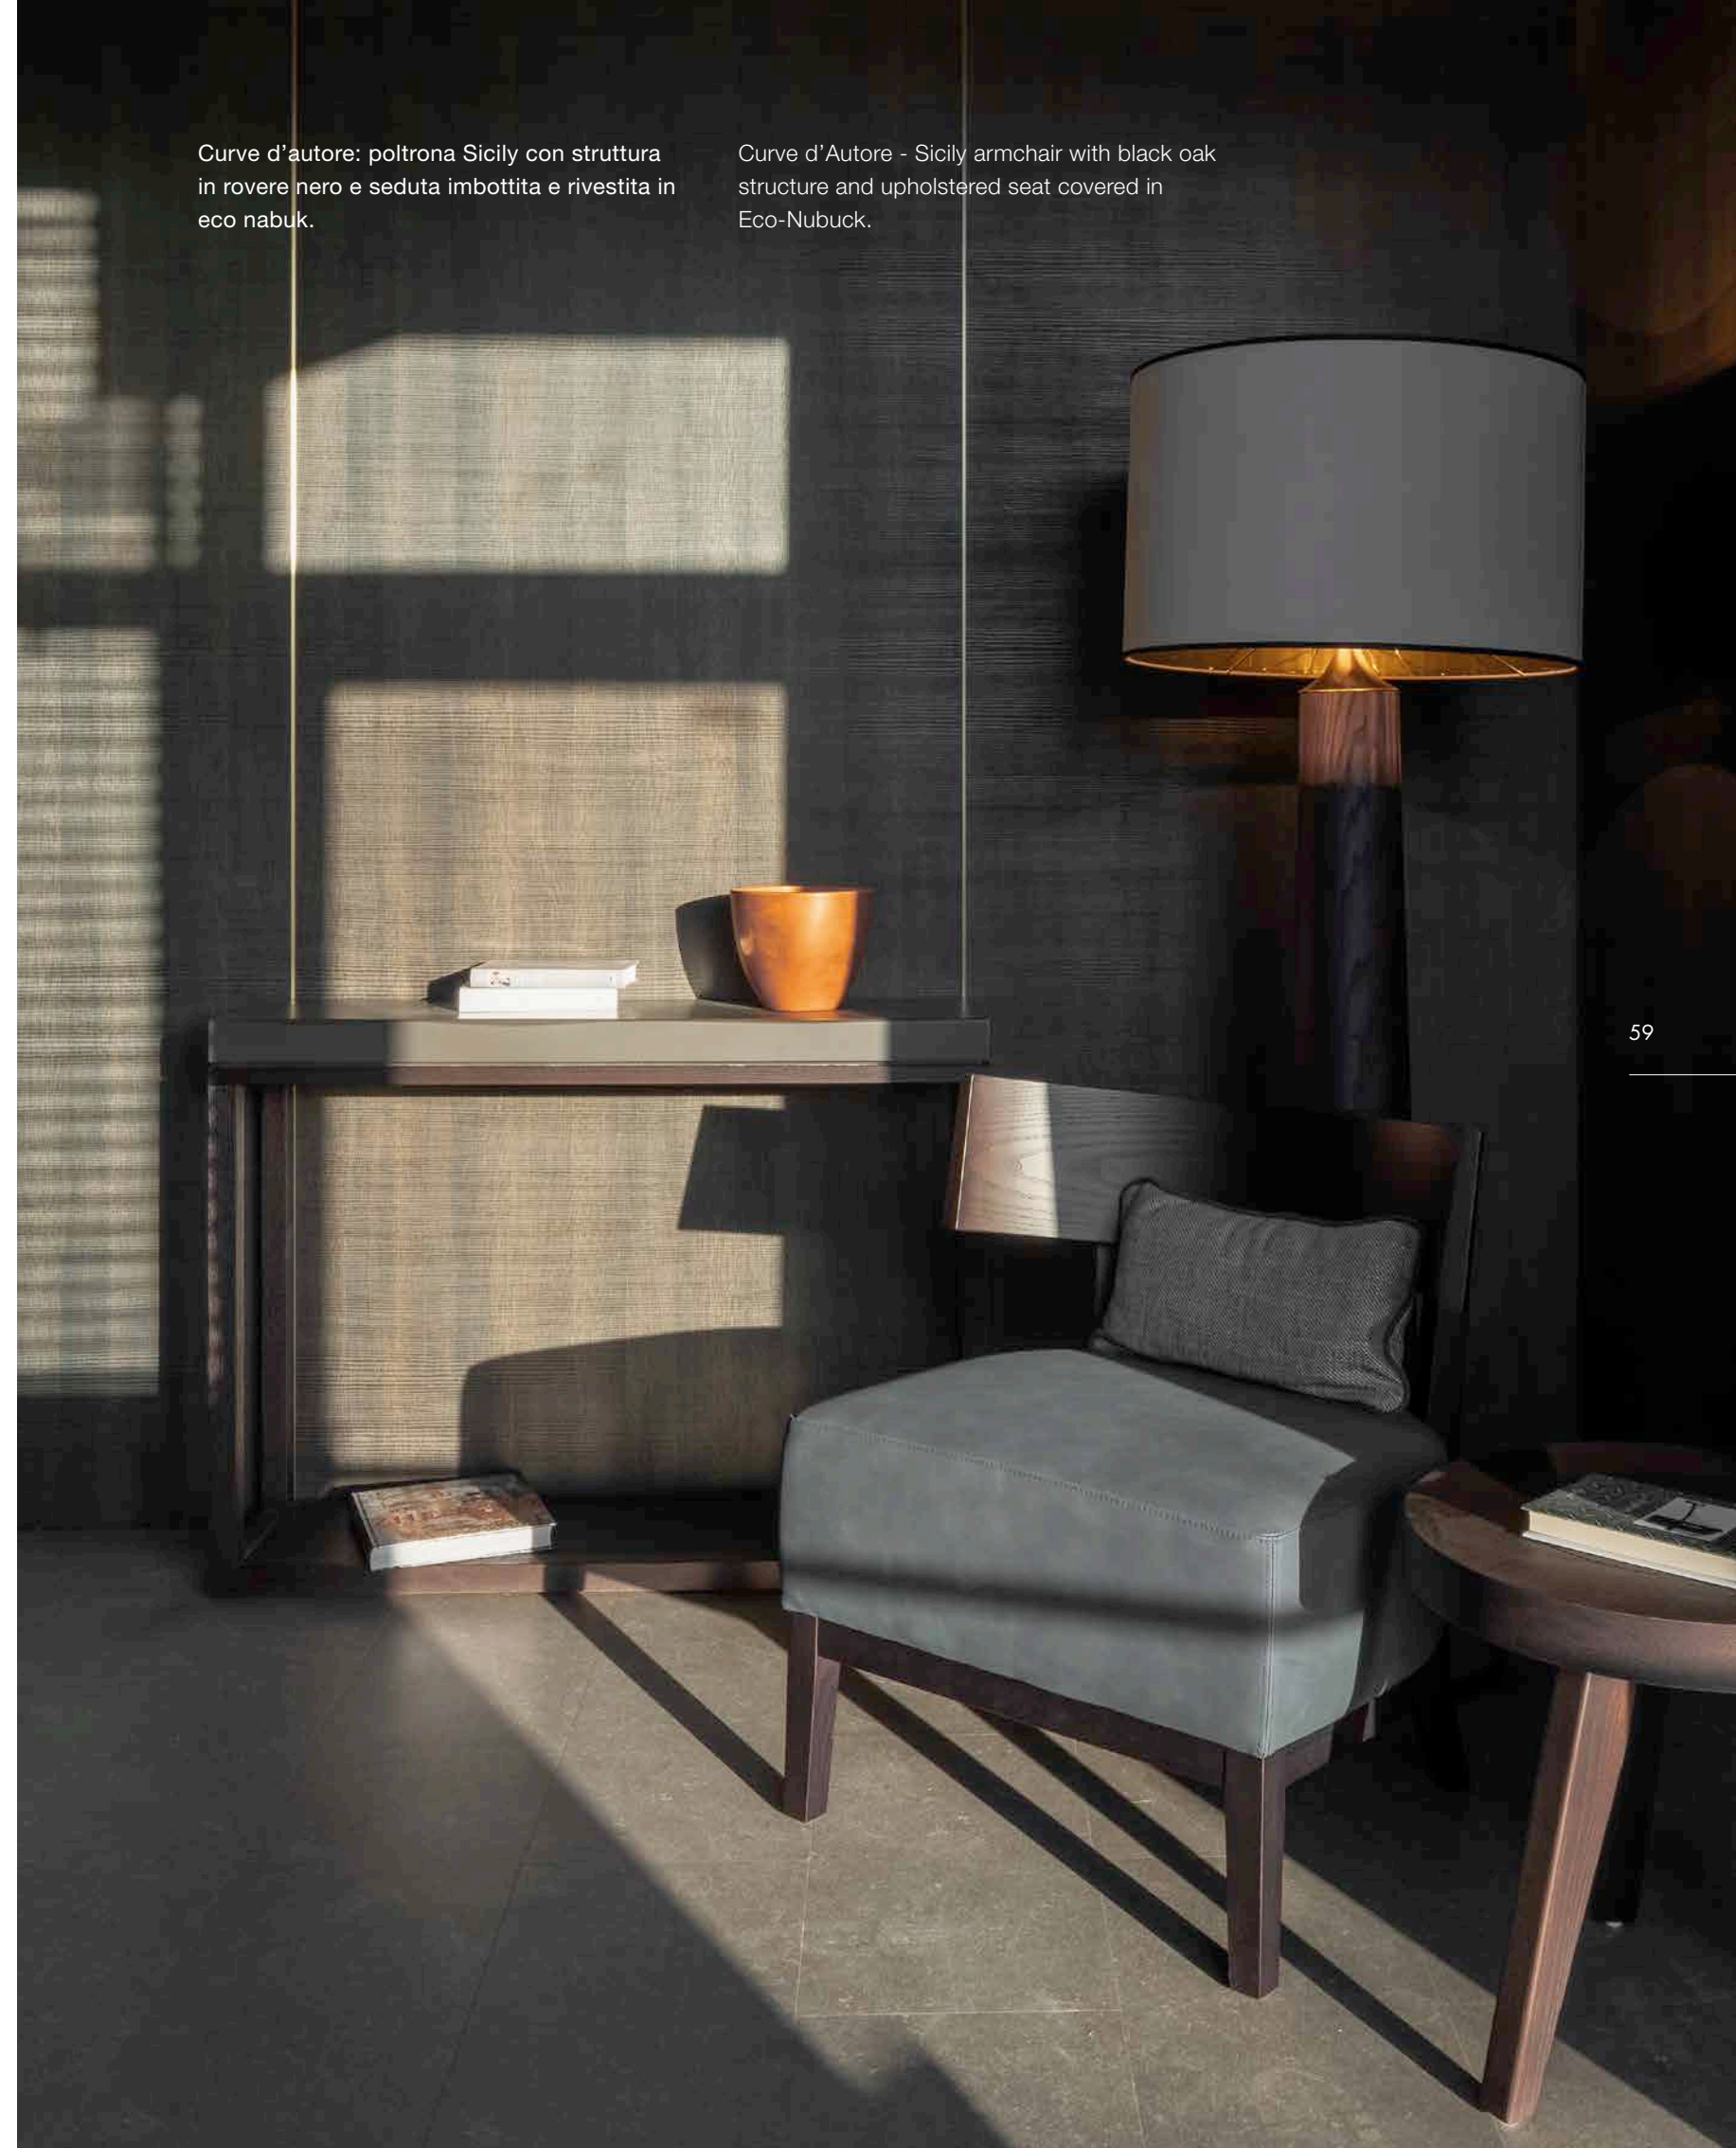

Accostamenti mid century: elemento modulo a ponte in noce canaletto con scrittoio in marmo nero Marquinia. Nero protagonista: Poltrona Sicily con struttura in rovere nero e seduta imbottita e rivestita in eco nabuk.

Mid-century combinations - bridge module element in Canaletto walnut with black Marquinia marble writing desk. Black protagonist - Sicily armchair with black oak structure and upholstered seat covered in Eco-Nubuck.

Design e funzionalità: Interno Elegance in Noce canaletto con ripiano in vetro e ripiani estraibili con vaschetta.

Design and Functionality - Elegance interior in Canaletto walnut with glass shelf and pull-out shelves with tray.

Curve d'autore: poltrona Sicily con struttura in rovere nero e seduta imbottita e rivestita in eco nabuk.

Curve d'Autore - Sicily armchair with black oak structure and upholstered seat covered in Eco-Nubuck.