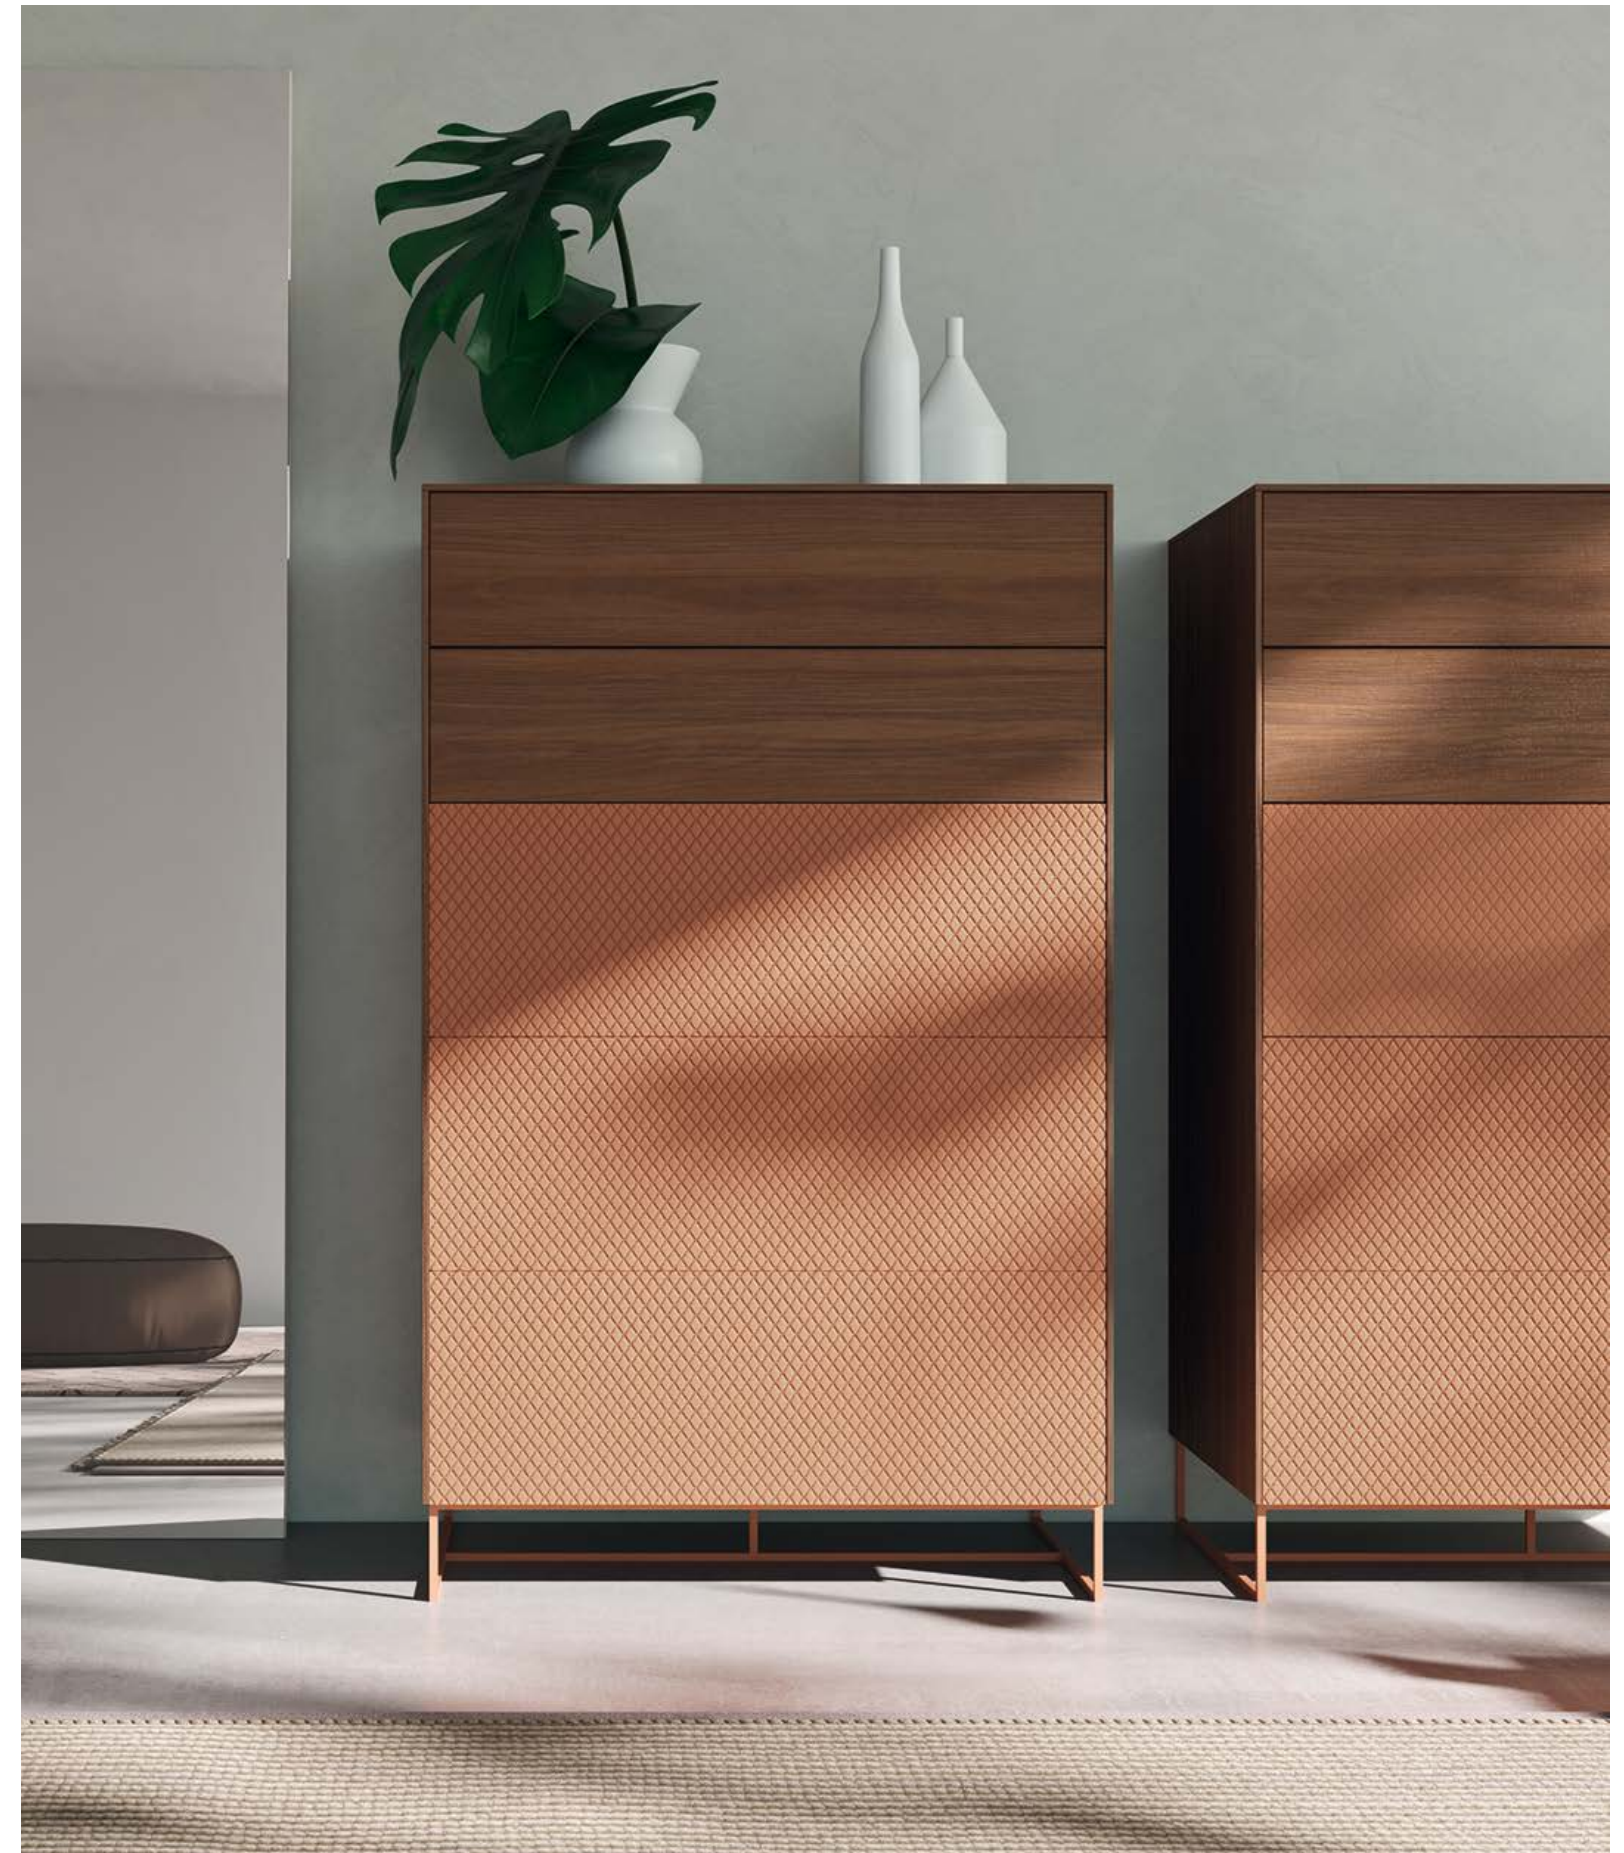

Dettaglio testiera letto Leda imbottita in ecopelle prestige E419  
/Detail of Leda bed upholstered headboard in Prestige E419 eco-leather

Dettaglio settimanili Onice in materico Cotto e laccato opaco Cannella con basamento laccato Cannella  
/Detail of Onice chests of drawer in Cotto wood melamine and Cannella matt lacquered with Cannella matt lacquered base