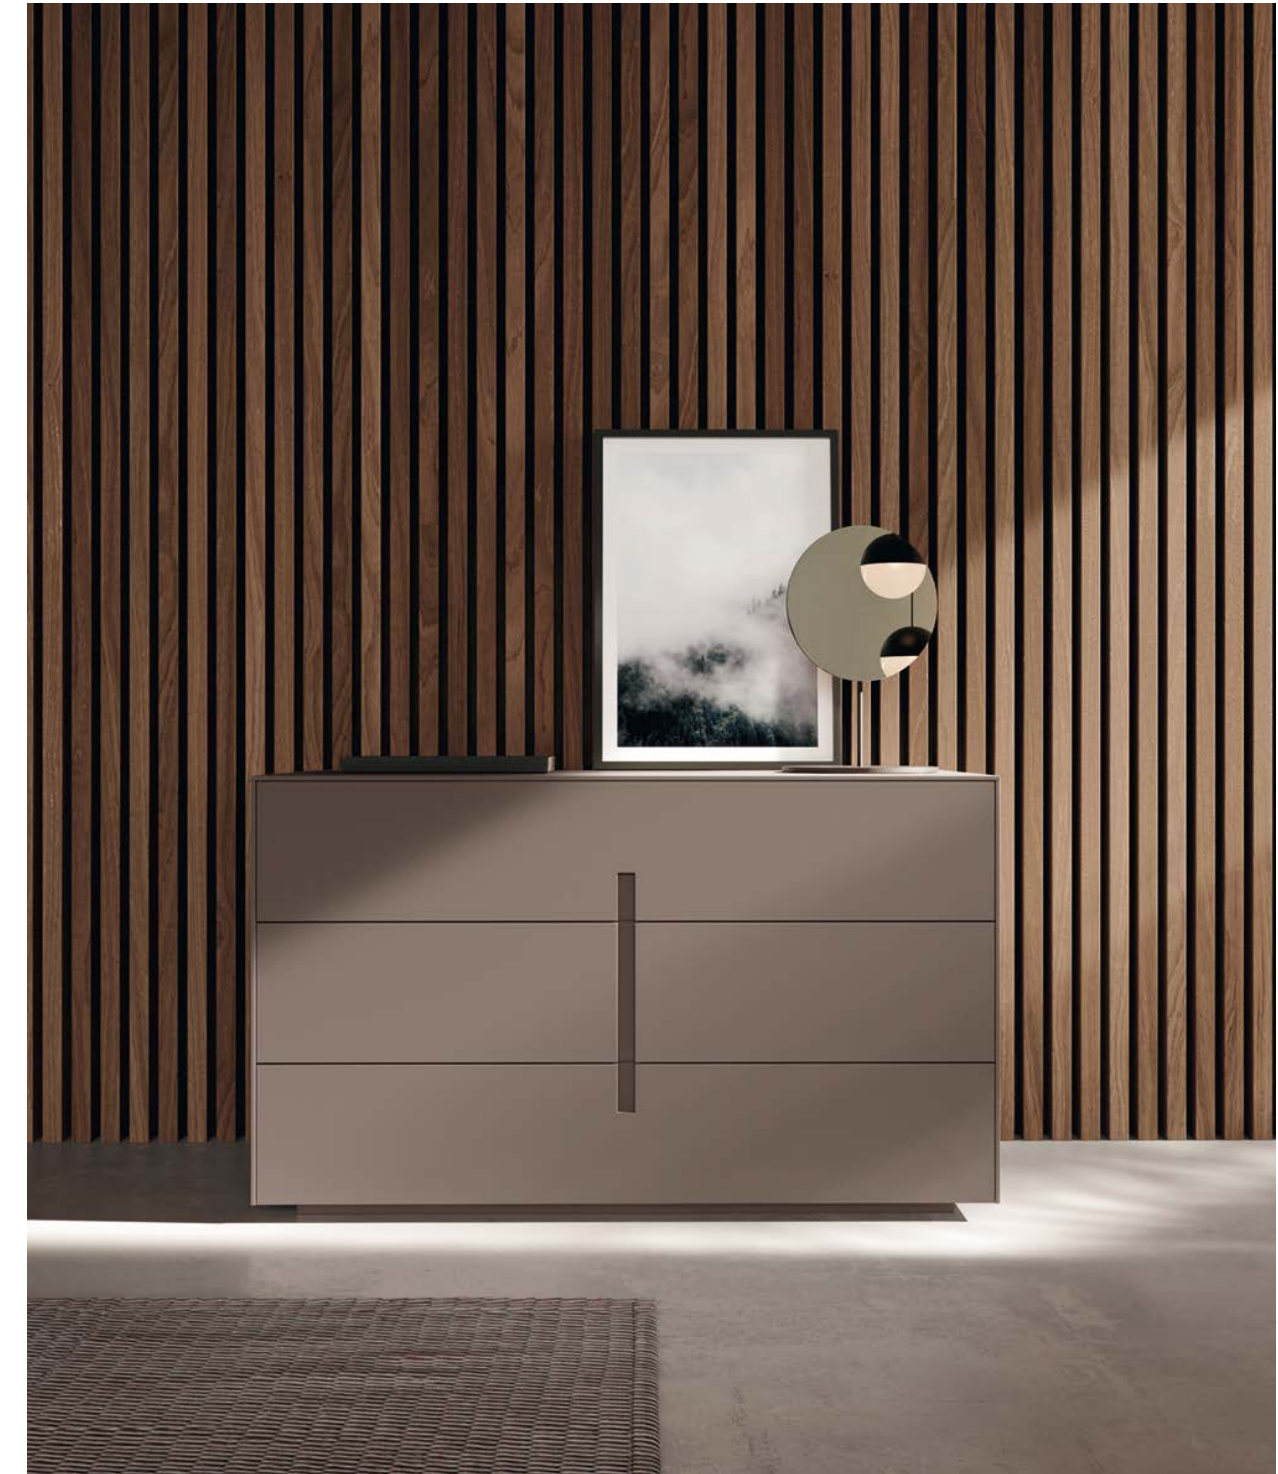

Dettaglio gamba e piede letto Miranda in materico Cotto
/ Detail of bed legs in Cotto wood melamine