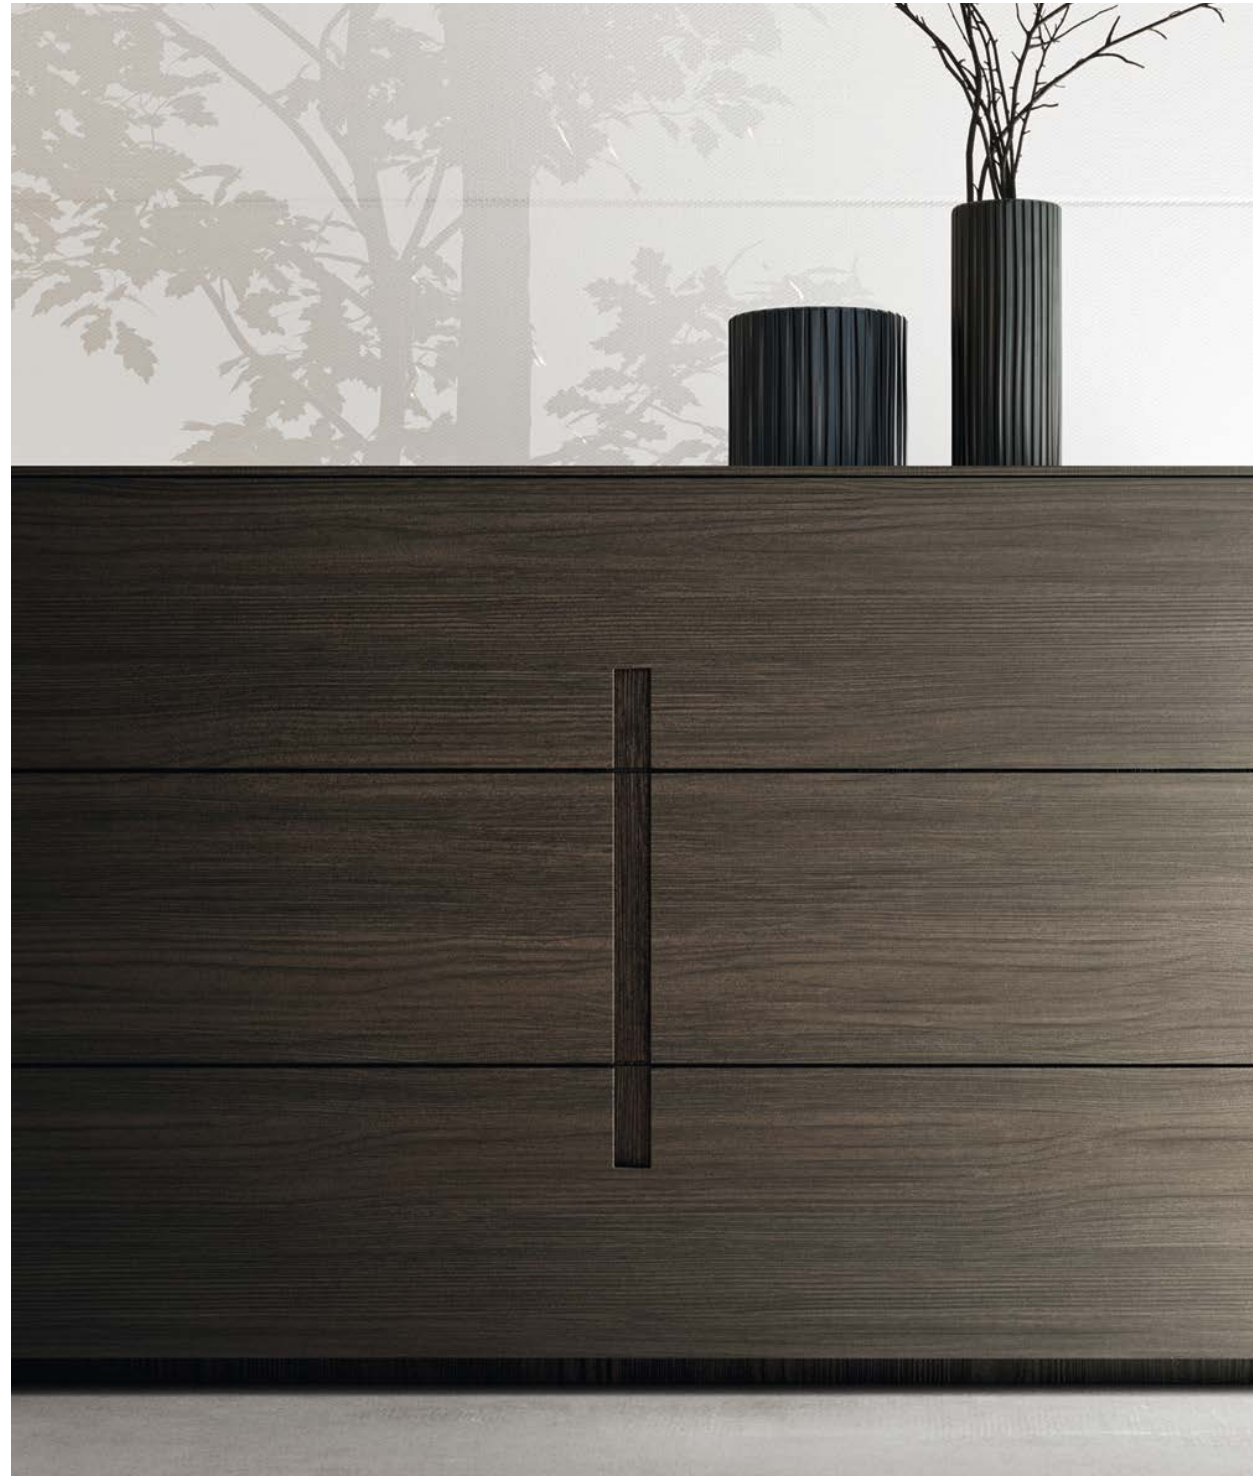

Dettaglio testiera letto Deva imbottita in ecopelle Prestige E409 e gambe letto in materico Carbone  
/Detail of Deva bed upholstered headboard in Prestige E409 eco-leather and Carbone wood melamine leg