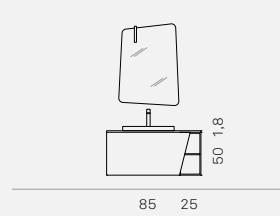

E.LY 78 (page 56-57)
L 110 x P 51 cm
maniglia - handle Push-pull

Giò
Lavabo incasso sopra piano
in ceramica con top
Ares 53 lunare sp.1.8 cm

Base L. 110
Finitura **Ares 53 lunare**
particolari laccati
Verde Oliva opaco

Specchiera
Sghemba con **faretto** Ridley

Giò
Washbasins recessed countertop
in ceramic with Ares 53 Lunare
top, 1.8 cm thick

Base unit W. 110
Finish **Ares 53 lunare**
lacquered details
Matt Verde Oliva

Mirror
Sghemba with Ridley **spotlight**