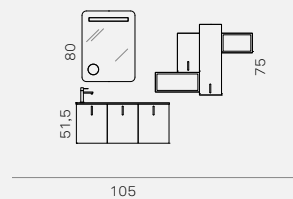

E.LY 34 (page 46-47)
L 105 x P 38 cm + pensili - wall unit
maniglia - handle art.283

Integrato
lavabo rettangolare in
cristallo sabbiato sp.1.5 cm

Base L. 105
Finitura **Larice bianco**

Specchiera
Lybra L 60 H 80 cm

Integrated
Washbasin rectangular in
sandblasted glass, 1.5 cm thick

Base unit W. 105
Finish **Bianco larch**

Mirror
Lybra W. 60 H. 80 cm