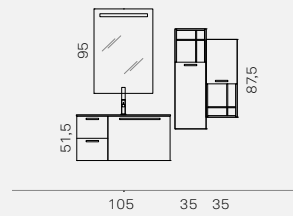

E.LY 41 (page 44-45)
L 105 x P 51 cm + pensili - wall unit
maniglia - handle art.323

Roxi
Lavabo L. 106
in mineralguss

Base L. 105
Finitura **Sherwood platino**

Specchiera
Plane L 66.2 H 95 cm
con luce led integrata

Roxi
Washbasins W. 106
in Mineralguss

Base unit W. 105
Finish **Sherwood platino**

Mirror
Plane W. 66.2 H. 95 cm
with built-in LED light