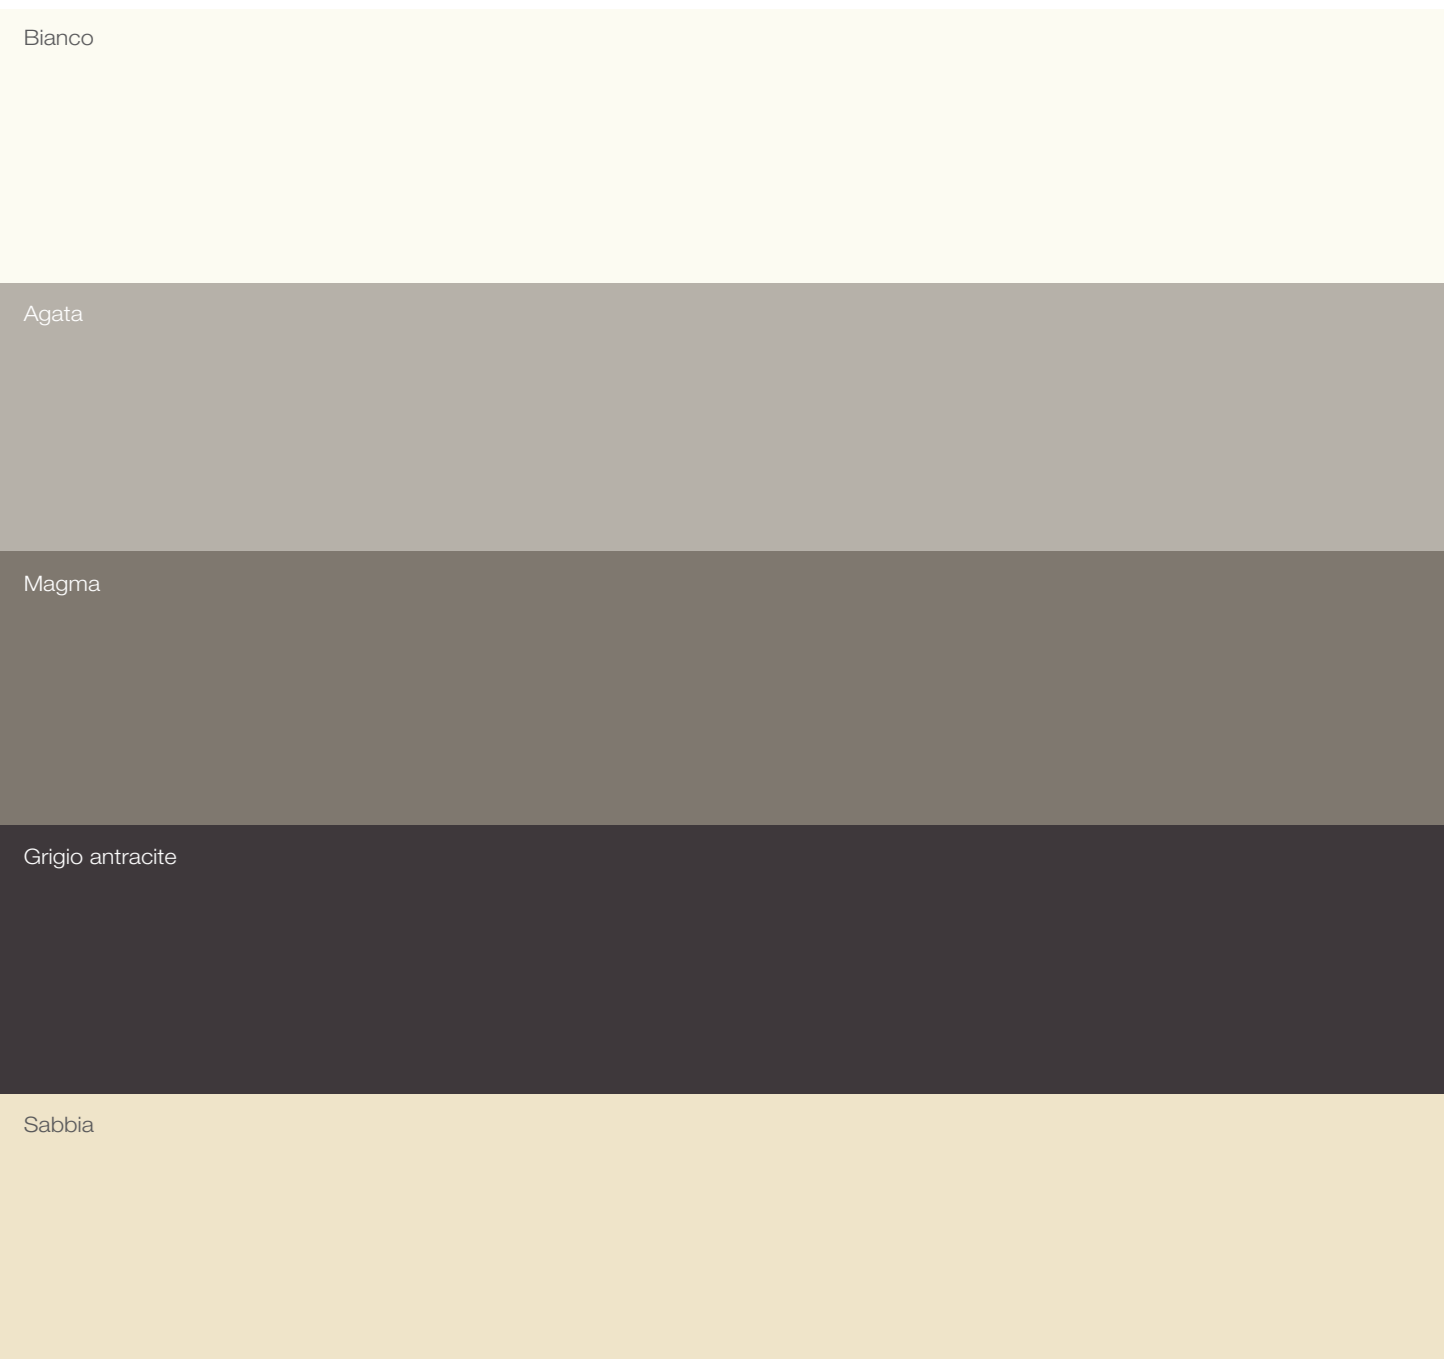

COLORI LUCIDI