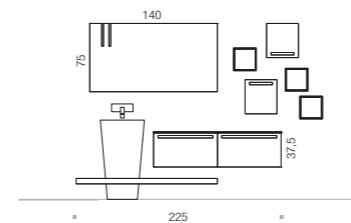

Rush 29 (page 48-49)
L 225 x P 51 cm + pensili

Laccato Thè verde opaco
con particolari **Olmo azzurro**
Top in Olmo azzurro sp. 6 cm
con lavabo "Macho" in teknorit
Specchiera Filo lucido

Matt Thè Verde lacquer
with details in **Azzurro Elm**
Top in Azzurro Elm, 6 cm thick,
with "Macho" washbasin in Teknorit
Polished edge mirror