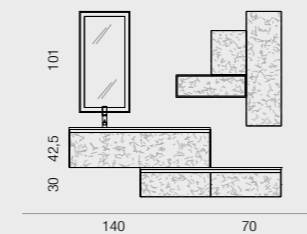

Marmo tecnico Carrara
Carrara cultured marble